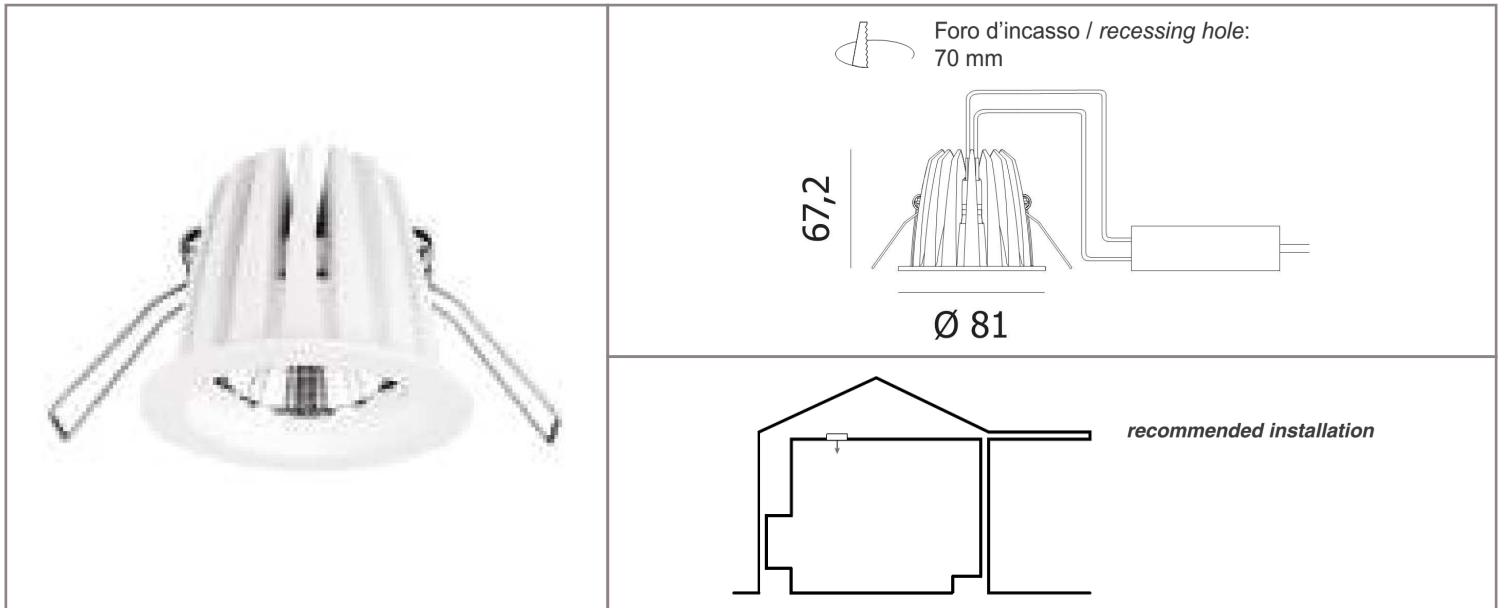

ALDABRA[®] E.X.PRESS

IF01 MONOCHROMATIC DATA-SHEET

TECHNICALS FEATURES:

Materials	Die-cast aluminium
Power Supply	110-264 Vac mains voltage
Power	14 W
Light Source	COB LED
Colour Temperature	2700 K
Lifetime	> 50000 h
Optics	Narrow beam 20°, Wide beam 40°
Tc body	< 90 °C
Ta operating temperature	- 0 ÷ 35 °C
Ts surface temperature	≤ 65 °C
Functions	On/Off
Weigth	190 g
Installations	Recessed (false ceiling or panels)
Norms	60598-1 ; 60598-2 and its parts

NOTE:

Photometric data available at www.aldabra.it

IF01 MONOCHROMATIC DATA-SHEET

GENERAL FEATURES:

	power (W)	Power supply
IF01.01.XXXXX.X	14	110-264 mains voltage

OPTICAL FEATURES:

IF01.XX.MXXXX.X	Narrow beam 20°
IF01.XX.WXXXX.X	Medium beam 40°

LED FEATURES:

	COB LED	lm/W	Ra	Chromatic selection
IF01.XX.X27XX.X	2700 K warm white	100	>80	MacAdam 3-step

FINISHES FEATURES:

IF01.XX.XXXW1.X	Painted white
IF01.XX.XXXB1.X	Painted black

Narrow beam 20°

Wide beam 40°