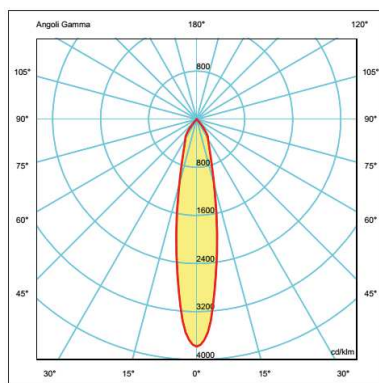

ALDABRA[®] E.X.PRESS

IF01 MONOCHROMATIC DATA-SHEET

TECHNICALS FEATURES:

Materials	Die-cast aluminium
Power Supply	110-264 Vac mains voltage
Power	14 W
Light Source	COB LED
Colour Temperature	2700 K
Lifetime	> 50000 h
Optics	Narrow beam 20°, Wide beam 40°
Tc body	< 90 °C
Ta operating temperature	- 0 ÷ 35 °C
Ts surface temperature	≤ 65 °C
Functions	On/Off
Weigth	190 g
Installations	Recessed (false ceiling or panels)
Norms	60598-1 ; 60598-2 and its parts

NOTE:

Photometric data available at www.aldabra.it

IF01 MONOCHROMATIC DATA-SHEET

GENERAL FEATURES:

	power (W)	Power supply
IF01.01.XXXXX.X	14	110-264 mains voltage

OPTICAL FEATURES:

IF01.XX.MXXXX.X	Narrow beam 20°
IF01.XX.WXXXX.X	Medium beam 40°

LED FEATURES:

	COB LED	lm/W	Ra	Chromatic selection
IF01.XX.X27XX.X	2700 K warm white	100	>80	MacAdam 3-step

FINISHES FEATURES:

IF01.XX.XXXW1.X	Painted white
IF01.XX.XXXB1.X	Painted black

Narrow beam 20°

Wide beam 40°