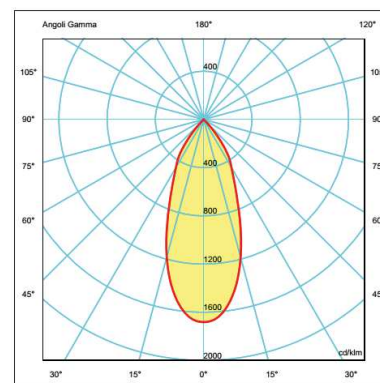

NOTE:

Photometric data available at www.aldabra.it

IF01 MONOCHROMATIC DATA-SHEET

GENERAL FEATURES:

	power (W)	Power supply
IF01.01.XXXXX.X	14	110-264 mains voltage

OPTICAL FEATURES:

IF01.XX.MXXXX.X	Narrow beam 20°
IF01.XX.WXXXX.X	Medium beam 40°

LED FEATURES:

	COB LED	lm/W	Ra	Chromatic selection
IF01.XX.X27XX.X	2700 K warm white	100	>80	MacAdam 3-step

FINISHES FEATURES:

IF01.XX.XXXW1.X	Painted white
IF01.XX.XXXB1.X	Painted black

Narrow beam 20°

Wide beam 40°