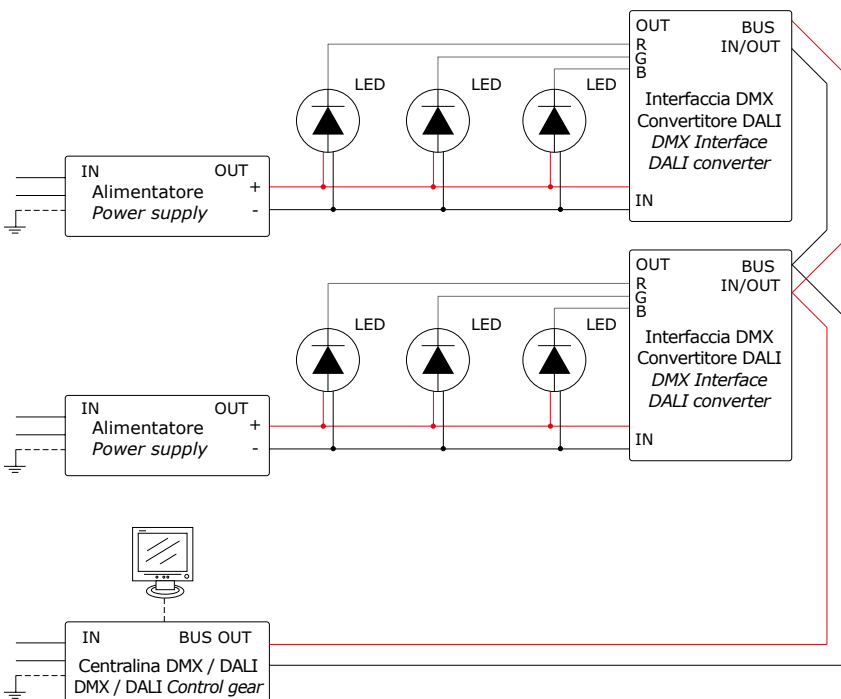

**Interfaccia DMX  
DMX Interface**

ECG.0006.0  
 ECG.0011.0

**Codici alimentatori  
Power supply codes  
24 Vdc**

PSU.0001.0  
 PSU.0005.0  
 PSU.0006.0  
 PSU.0007.0  
 PSU.0008.0

**Centralina DMX  
DMX Control gear**

ECG.0001.0 \*

PSU.0009.0  
 PSU.0010.0  
 PSU.0011.0  
 PSU.0012.0  
 PSU.0013.0  
 PSU.0014.0  
 PSU.0015.0  
 PSU.0016.0

**Convertitore DALI  
DALI Converter**

ECG.0028.0

PSU.0017.0  
 PSU.0018.0  
 PSU.0020.0  
 PSU.0021.0  
 PSU.0030.0

\* PC richiesto solo per la programmazione / PC only needed for programming

**K1** DMX/DALI - Collegamento in parallelo sistemi monocromatici a 24 Vdc dimmerabili  
**DMX/DALI - Parallel connection for 24 Vdc dimmable monochromatic systems**