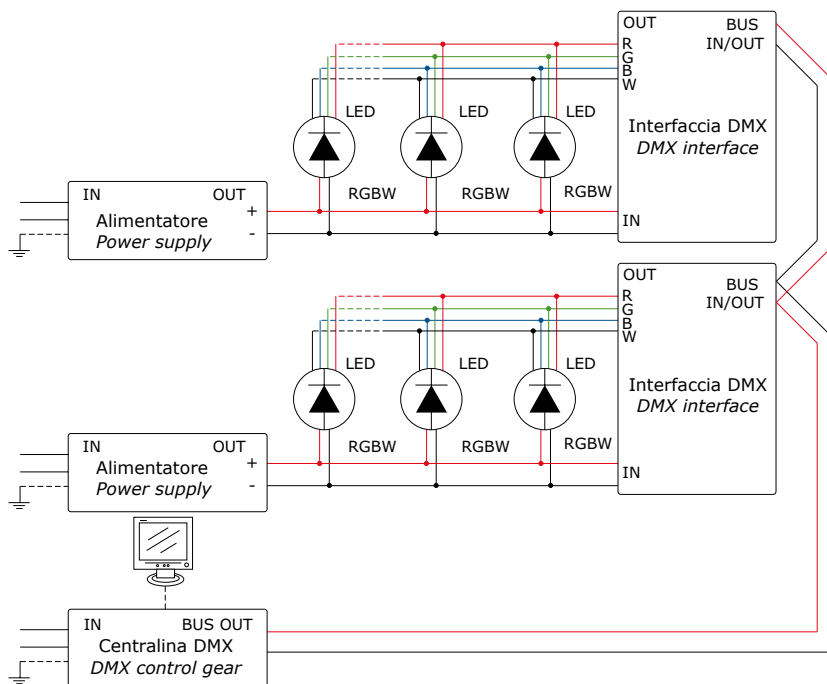

\* PC richiesto solo per la programmazione / PC only needed for programming

**M1** DMX - Collegamento in parallelo per sistemi RGB MOVE  
**DMX - Parallel connection for RGB MOVE systems**

**Codici alimentatori  
 Power supply codes**

**24 Vdc**

- PSU.0001.0
- PSU.0005.0
- PSU.0006.0
- PSU.0007.0
- PSU.0008.0
- PSU.0009.0
- PSU.0010.0
- PSU.0011.0
- PSU.0012.0
- PSU.0013.0
- PSU.0014.0
- PSU.0015.0
- PSU.0016.0
- PSU.0017.0
- PSU.0018.0
- PSU.0020.0
- PSU.0021.0
- PSU.0030.0

\* PC richiesto solo per la programmazione / PC only needed for programming

**Centralina DMX  
 DMX Control gear**

ECG.0001.0 \*

**N1 DMX - Collegamento in parallelo per sistemi RGBW 24 Vdc dimmerabili**  
**DMX - Parallel connection for RGBW 24 Vdc dimmable systems**