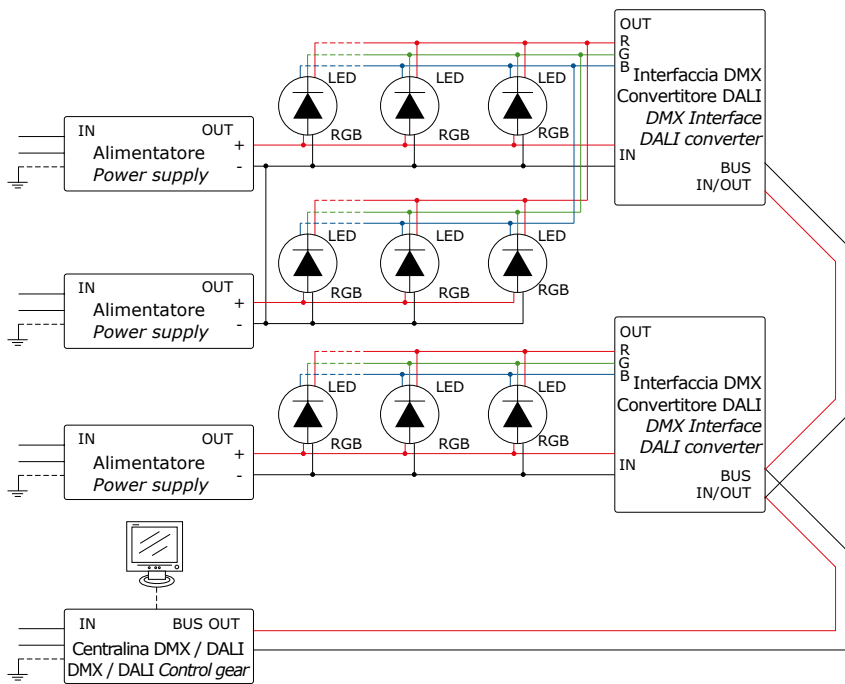

J1 DMX/DALI - Collegamento in parallelo per sistemi RGB/DWS 24 Vdc dimmerabili
DMX/DALI - Parallel connection for RGB/DWS 24 Vdc dimmable systems

**Interfaccia DMX
DMX Interface**

ECG.0006.0
ECG.0011.0

**Codici alimentatori
Power supply codes
24 Vdc**

PSU.0001.0
PSU.0005.0
PSU.0006.0
PSU.0007.0
PSU.0008.0

**Centralina DMX
DMX Control gear**

ECG.0001.0 *

PSU.0009.0
PSU.0010.0
PSU.0011.0
PSU.0012.0
PSU.0013.0
PSU.0014.0
PSU.0015.0
PSU.0016.0

**Convertitore DALI
DALI Converter**

ECG.0028.0

PSU.0017.0
PSU.0018.0
PSU.0020.0
PSU.0021.0
PSU.0030.0

* PC richiesto solo per la programmazione / PC only needed for programming