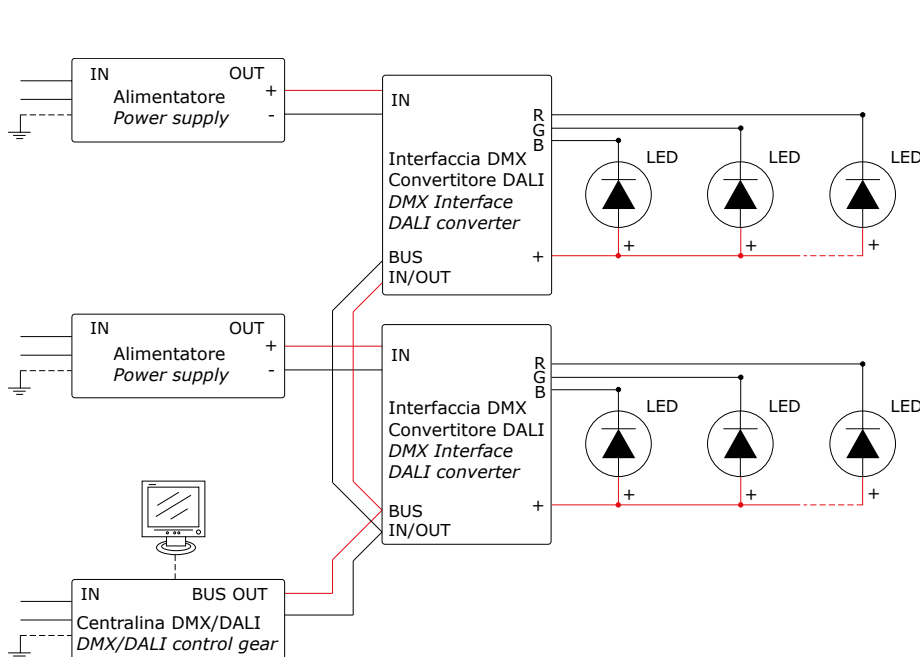

I1 DMX/DALI - Collegamento in parallelo per sistemi monocromatici
DMX/DALI - Parallel connection for monochromatic systems

Interfaccia DMX
DMX interface

- ECG.0006.0
- ECG.0011.0

Centralina DMX
DMX control gear

- ECG.0001.0*

Convertitore DALI
DALI converter

- ECG.0028.0

Codici alimentatori
Power supply codes

24 Vdc

- PSU.0001.0
- PSU.0005.0
- PSU.0006.0
- PSU.0007.0
- PSU.0008.0
- PSU.0009.0
- PSU.0010.0
- PSU.0011.0
- PSU.0012.0
- PSU.0013.0
- PSU.0014.0
- PSU.0015.0
- PSU.0016.0
- PSU.0017.0
- PSU.0018.0
- PSU.0020.0
- PSU.0021.0
- PSU.0030.0

* PC richiesto solo per la programmazione / PC only needed for programming