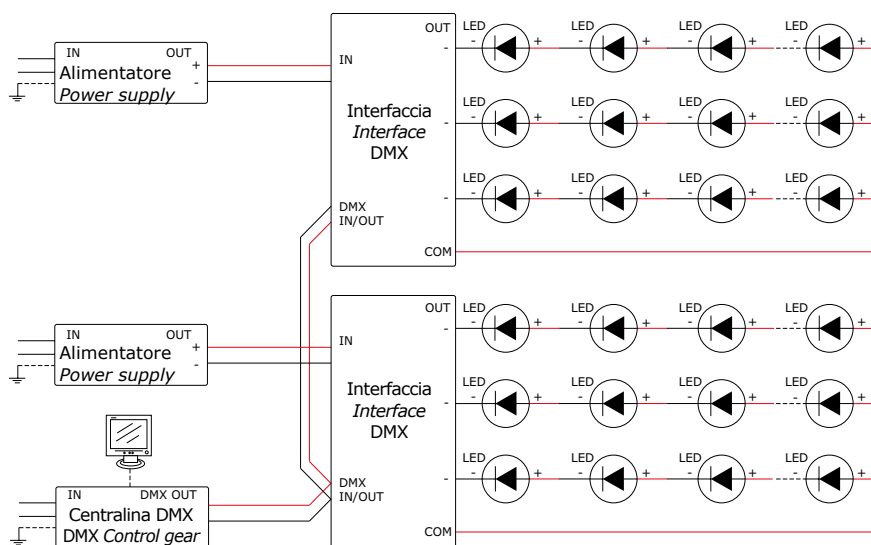

**Interfaccia DMX  
DMX Interface**

ECG.0006t.0  
 ECG.0011.0

**Codici alimentatori  
Power supply codes  
24 Vdc**

PSU.0001.0  
 PSU.0005.0  
 PSU.0006.0  
 PSU.0007.0  
 PSU.0008.0

**Centralina DMX  
DMX Control gear**

ECG.0001.0 \*

PSU.0009.0  
 PSU.0010.0  
 PSU.0011.0  
 PSU.0012.0  
 PSU.0013.0  
 PSU.0014.0  
 PSU.0015.0  
 PSU.0016.0

**Convertitore DALI  
DALI Converter**

ECG.0028.0

PSU.0017.0  
 PSU.0018.0  
 PSU.0020.0  
 PSU.0021.0  
 PSU.0030.0

\* PC richiesto solo per la programmazione / PC only needed for programming

**L1** DMX - Collegamento in serie per LED in corrente costante  
**DMX - Series connection for constant current LED**

**Interfaccia DMX  
 DMX Interface  
 350 mA**