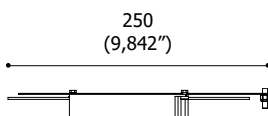

ACC.0012.0

piastra alimentata 110-230 V - 24 Vdc 20 W
per picchetto, pali 50x50
base with power supply 110-230 V - 24 Vdc
20 W for picket, bollard 50x50
1,968 x 1,968 inches