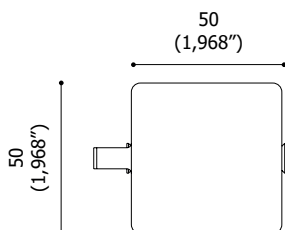

ACC.0008.0

paletto 40x40x300 - grigio sablé
 picket 40x40x300 - grey sablé
 1,574 x 1,574 x 11,811 inches

ACC.0009.0

paletto 40x40x300 - nero sablé
 picket 40x40x300 - black sablé
 1,574 x 1,574 x 11,811 inches

ACC.0010.0

palo acciaio 50x50x700 + base - grigio sablé
 steel bollard 50x50x700 + base - grey sablé
 1,968 x 1,968 x 27,559 inches

ACC.0011.0

palo acciaio 50x50x700 + base - nero sablé
 steel bollard 50x50x700 + base - black sablé
 1,968 x 1,968 x 27,559 inches

ACC.0015.0

testata intermedia per palo 50x50 - 1 figura
 - grigio sablé
 intermediate head for bollard 50x50 - 1 figure
 - grey sablé

ACC.0016.0

testata intermedia per palo 50x50 - 1 figura
 - nero sablé
 intermediate head for bollard 50x50 - 1 figure
 - black sablé

ACC.0017.0

testata intermedia per palo 50x50 - 2 figure
 - grigio sablé
 intermediate head for bollard 50x50 - 2
 figures - grey sablé

ACC.0018.0

testata intermedia per palo 50x50 - 2 figure
 - nero sablé
 intermediate head for bollard 50x50 - 2
 figures - black sablé