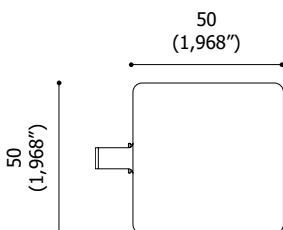

ACC.0008.0

paletto 40x40x300 - grigio sablé
 picket 40x40x300 - grey sablé
 1,574 x 1,574 x 11,811 inches

ACC.0009.0

paletto 40x40x300 - nero sablé
 picket 40x40x300 - black sablé
 1,574 x 1,574 x 11,811 inches

ACC.0010.0

palo acciaio 50x50x700 + base - grigio sablé
 steel bollard 50x50x700 + base - grey sablé
 1,968 x 1,968 x 27,559 inches

ACC.0011.0

palo acciaio 50x50x700 + base - nero sablé
 steel bollard 50x50x700 + base - black sablé
 1,968 x 1,968 x 27,559 inches

ACC.0015.0

testata intermedia per palo 50x50 - 1 figura
 - grigio sablé
 intermediate head for bollard 50x50 - 1 figure
 - grey sablé

ACC.0016.0

testata intermedia per palo 50x50 - 1 figura
 - nero sablé
 intermediate head for bollard 50x50 - 1 figure
 - black sablé

ACC.0017.0

testata intermedia per palo 50x50 - 2 figure
 - grigio sablé
 intermediate head for bollard 50x50 - 2
 figures - grey sablé

ACC.0018.0

testata intermedia per palo 50x50 - 2 figure
 - nero sablé
 intermediate head for bollard 50x50 - 2
 figures - black sablé