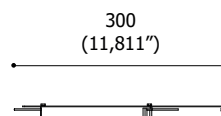

ACC.0014.0

piastra alimentata 110-230 V - 24 Vdc 60 W
per pali 50x50
base with power supply 110-230 V - 24 Vdc
60 W for bollard 50x50
1,968 x 1,968 inches