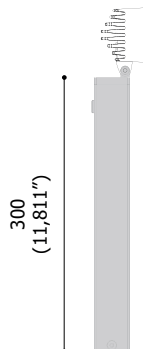

ACC.0008.0

paletto 40x40x300 - grigio sablé
 picket 40x40x300 - grey sablé
 1,574 x 1,574 x 11,811 inches

ACC.0009.0

paletto 40x40x300 - nero sablé
 picket 40x40x300 - black sablé
 1,574 x 1,574 x 11,811 inches

ACC.0010.0

palo acciaio 50x50x700 + base - grigio sablé
 steel bollard 50x50x700 + base - grey sablé
 1,968 x 1,968 x 27,559 inches

ACC.0011.0

palo acciaio 50x50x700 + base - nero sablé
 steel bollard 50x50x700 + base - black sablé
 1,968 x 1,968 x 27,559 inches

ACC.0015.0

testata intermedia per palo 50x50 - 1 figura
 - grigio sablé
 intermediate head for bollard 50x50 - 1 figure
 - grey sablé

ACC.0016.0

testata intermedia per palo 50x50 - 1 figura
 - nero sablé
 intermediate head for bollard 50x50 - 1 figure
 - black sablé

ACC.0017.0

testata intermedia per palo 50x50 - 2 figure
 - grigio sablé
 intermediate head for bollard 50x50 - 2
 figures - grey sablé

ACC.0018.0

testata intermedia per palo 50x50 - 2 figure
 - nero sablé
 intermediate head for bollard 50x50 - 2
 figures - black sablé