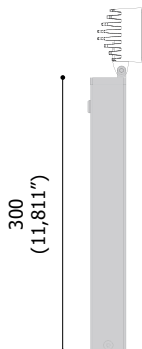

ACC.0008.0

paletto 40x40x300 - grigio sablé
 picket 40x40x300 - grey sablé
 1,574 x 1,574 x 11,811 inches

ACC.0009.0

paletto 40x40x300 - nero sablé
 picket 40x40x300 - black sablé
 1,574 x 1,574 x 11,811 inches

ACC.0010.0

palo acciaio 50x50x700 + base - grigio sablé
 steel bollard 50x50x700 + base - grey sablé
 1,968 x 1,968 x 27,559 inches

ACC.0011.0

palo acciaio 50x50x700 + base - nero sablé
 steel bollard 50x50x700 + base - black sablé
 1,968 x 1,968 x 27,559 inches

ACC.0015.0

testata intermedia per palo 50x50 - 1 figura
 - grigio sablé
 intermediate head for bollard 50x50 - 1 figure
 - grey sablé

ACC.0016.0

testata intermedia per palo 50x50 - 1 figura
 - nero sablé
 intermediate head for bollard 50x50 - 1 figure
 - black sablé

ACC.0017.0

testata intermedia per palo 50x50 - 2 figure
 - grigio sablé
 intermediate head for bollard 50x50 - 2
 figures - grey sablé

ACC.0018.0

testata intermedia per palo 50x50 - 2 figure
 - nero sablé
 intermediate head for bollard 50x50 - 2
 figures - black sablé