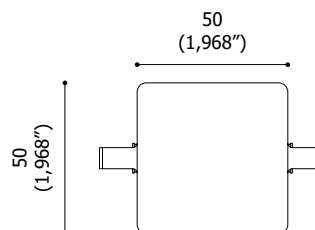

ACC.0008.0

paletto 40x40x300 - grigio sablé
 picket 40x40x300 - grey sablé
 1,574 x 1,574 x 11,811 inches

ACC.0009.0

paletto 40x40x300 - nero sablé
 picket 40x40x300 - black sablé
 1,574 x 1,574 x 11,811 inches

ACC.0010.0

palo acciaio 50x50x700 + base - grigio sablé
 steel bollard 50x50x700 + base - grey sablé
 1,968 x 1,968 x 27,559 inches

ACC.0011.0

palo acciaio 50x50x700 + base - nero sablé
 steel bollard 50x50x700 + base - black sablé
 1,968 x 1,968 x 27,559 inches

ACC.0015.0

testata intermedia per palo 50x50 - 1 figura
 - grigio sablé
 intermediate head for bollard 50x50 - 1 figure
 - grey sablé

ACC.0016.0

testata intermedia per palo 50x50 - 1 figura
 - nero sablé
 intermediate head for bollard 50x50 - 1 figure
 - black sablé

ACC.0017.0

testata intermedia per palo 50x50 - 2 figure
 - grigio sablé
 intermediate head for bollard 50x50 - 2
 figures - grey sablé

ACC.0018.0

testata intermedia per palo 50x50 - 2 figure
 - nero sablé
 intermediate head for bollard 50x50 - 2
 figures - black sablé