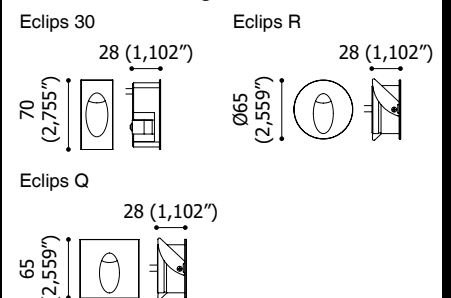

Technical drawings