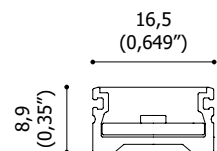

FILO

Professional linear lighting system for direct and indirect lighting suitable for indoor, outdoor and underwater settings

Made in Italy

2/3-STEP
MACADAM

105 - 130
lm/W

12 - 24
W/m

transparent
diffuser

surface
mounted

IP65 IP68 IK05

Technical drawings