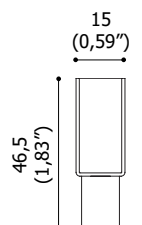

Technical drawings

Aluminium

Stainless steel