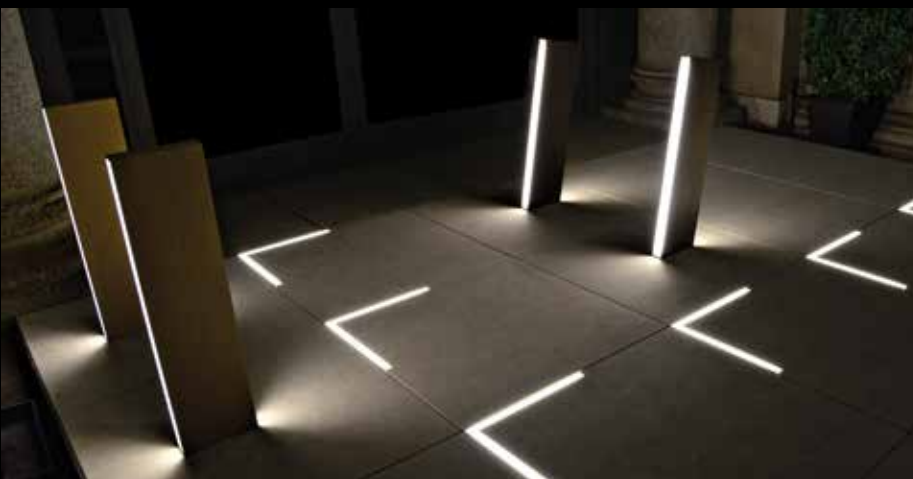

STECCO 15

Family of painted aluminium bollards made of resin

Made in Italy

3-STEP MACADAM	140 - 180 lm/W	15 - 60 W	
	opal diffuser	louver	surface mounted

Technical drawings