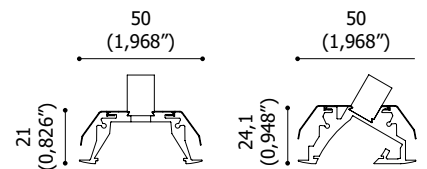

Technical drawings

Symmetric

Asymmetric