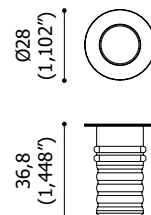

Technical drawings