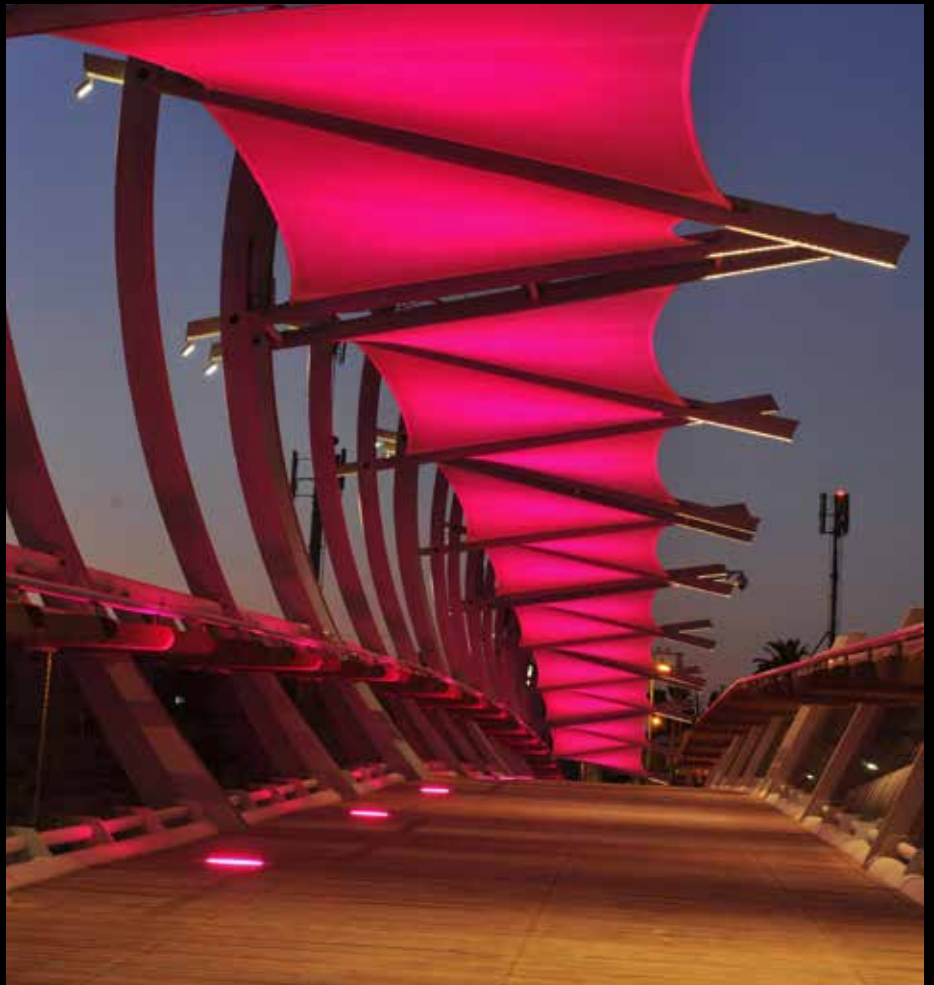

STAR

Professional recessed fixture suitable for indoor and outdoor settings

Made in Italy

3-STEP MACADAM	125 - 145 lm/W	13 - 18 W	
	11° - 15° - 22° 27° - 30° - 37° 42° - 45° honeycomb opal diffuser	recessed with housing	

IP66	IP67	IK08		

Technical drawings