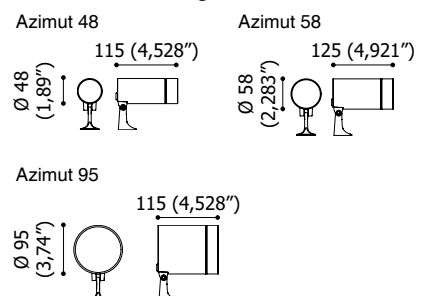

Technical drawings