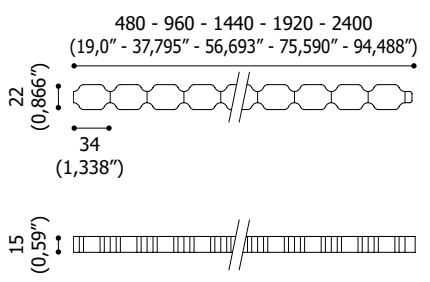

 3-STEP MACADAM	118 - 130 lm/W	9 - 18 - 36 W
10° - 30° - 45° elliptical	surface mounted	
 	IP66 IP67 IK10	

Technical drawings

MINIVER

Professional flexible linear lighting system suitable for indoor and outdoor settings

Made in Italy

 <p>3-STEP MACADAM</p>	<p>140 - 180 lm/W</p>	<p>22 W/m</p>
	<p>narrow medium wide beam elliptical optics</p>	<p>surface mounted</p>
<p> </p>	<p>IP66 IP67 IK05</p>	

Technical drawings

FLEXI TOP