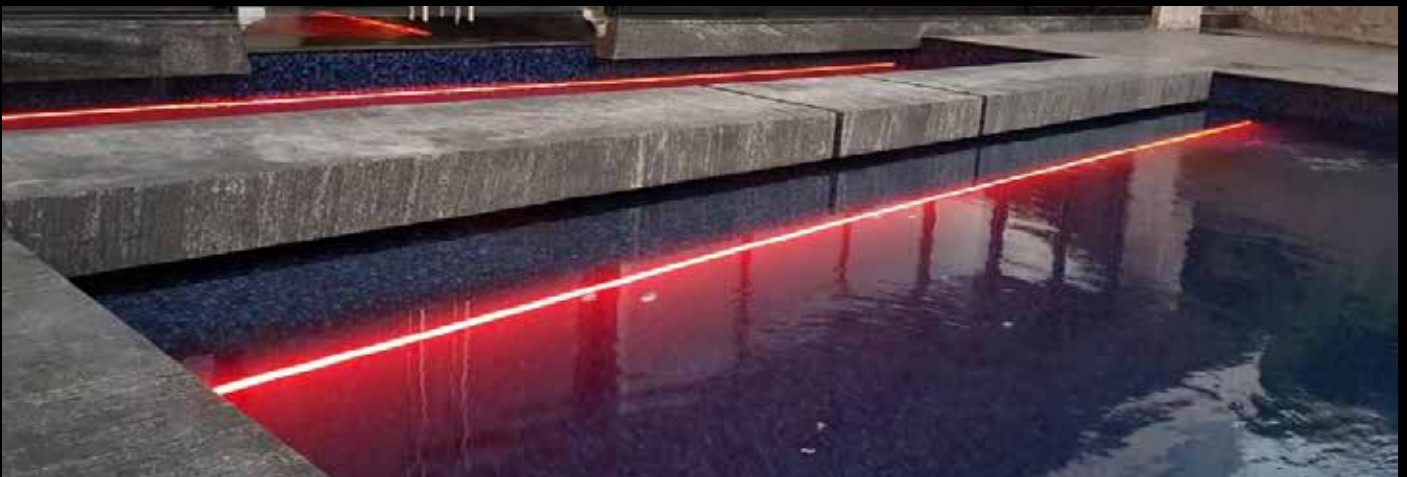

EK3

Professional modular linear lighting system for signal lighting suitable for indoor, outdoor and underwater settings

Made in Italy

 3-STEP MACADAM	140 - 180 lm/W	12 - 15 W/m
opal and transparent diffuser	recessed with housing	

Technical drawings