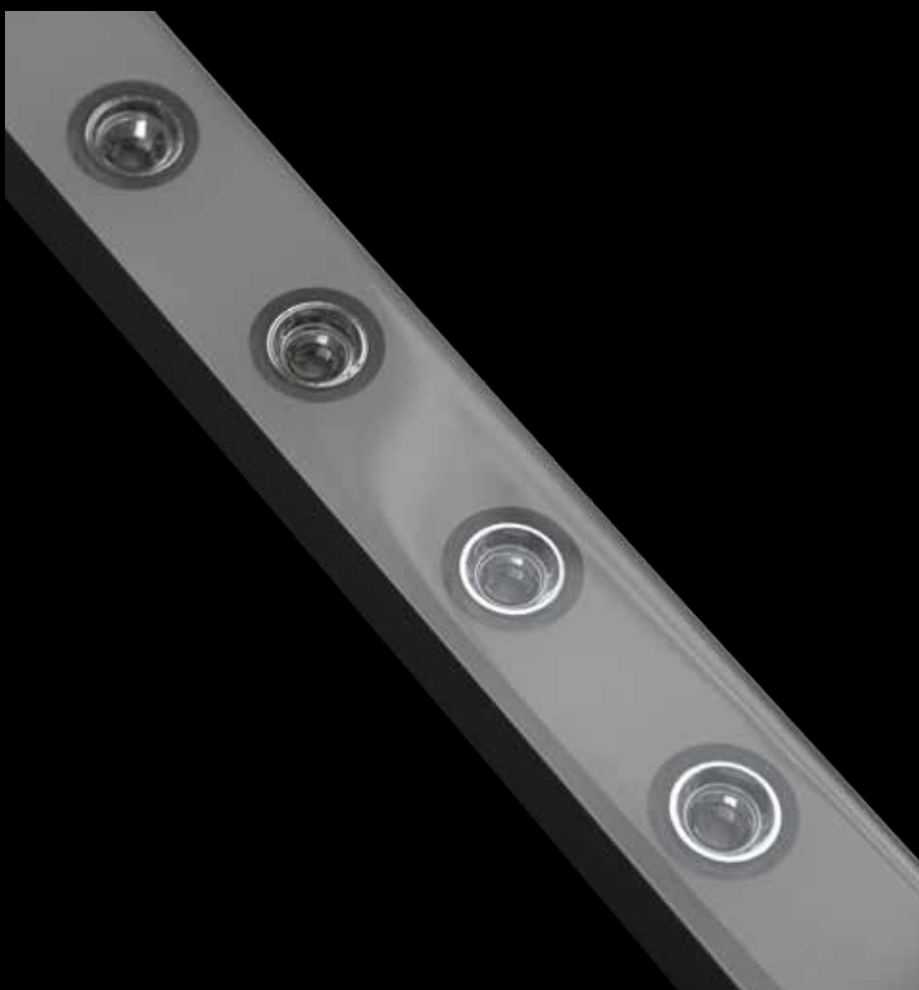

24 Vdc aluminium version