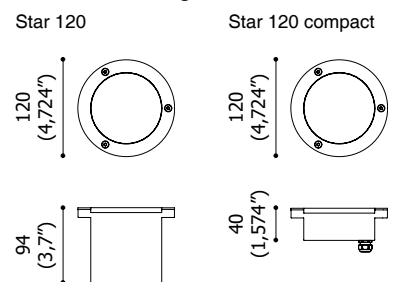

Technical drawings