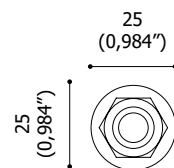

Technical drawings