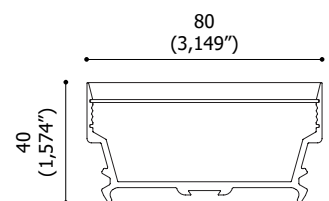

Technical drawings