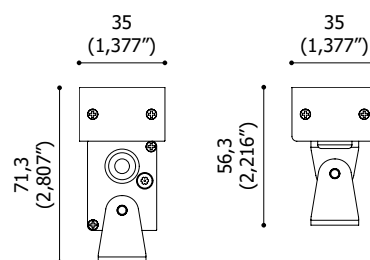

Technical drawings

Aluminium

Stainless steel