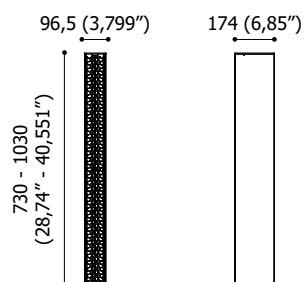

Family of aluminium and resin bollards with diffusive homogeneous light emission

140 - 180
lm/W

20 - 80
W

opal
diffuser
patterns

surface
mounted

IP66 IK10

Technical drawings

Distributors