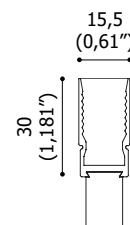

Technical drawings

Aluminium

Stainless steel