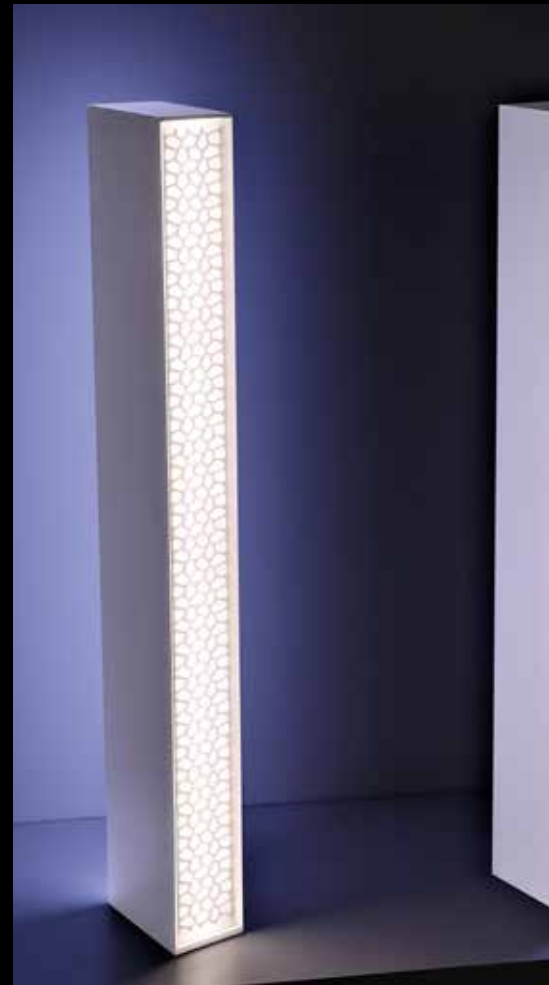

STECCO 15

Family of painted aluminium bollards made of resin

Made in Italy

3-STEP MACADAM	140 - 180 lm/W	15 - 60 W	
	opal diffuser	louver	surface mounted

Technical drawings