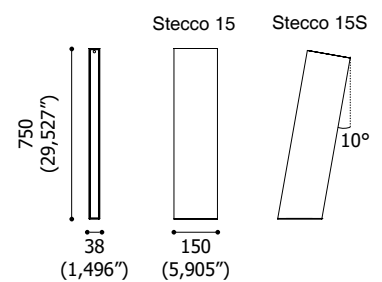

Technical drawings

STECCO 15

Family of painted aluminium bollards made of resin

Made in Italy

<p>3-STEP MACADAM</p>	140 - 180 lm/W	15 - 60 W
	opal diffuser	louver

Technical drawings

MONOLITE

Made in Italy