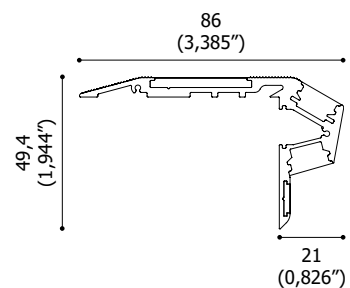

Technical drawings