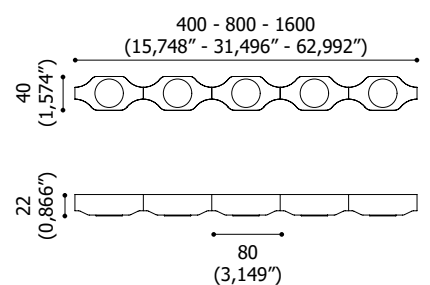

Technical drawings