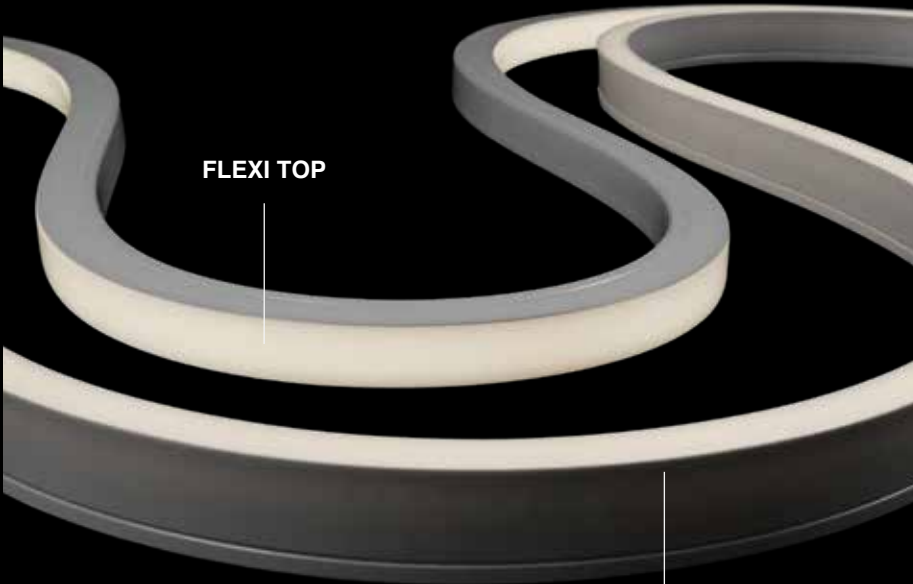

FLEXI TOP

Professional top bendable lighting fixture for indoor, outdoor and underwater installation

Made in Italy

 3-STEP MACADAM	80 - 100 lm/W	10 - 19 W/m
opal and transparent diffuser	recessed or surface mounted	 UL LISTED
IP66	IP68	IK08

Technical drawings

16x16	P	11x11	14x7
16 (0,63")	16 (0,63")	11 (0,43")	14 (0,55")
26 (1,02")	27 (1,063")	21 (0,83")	17 (0,67")

Maximum length 5 m (197")