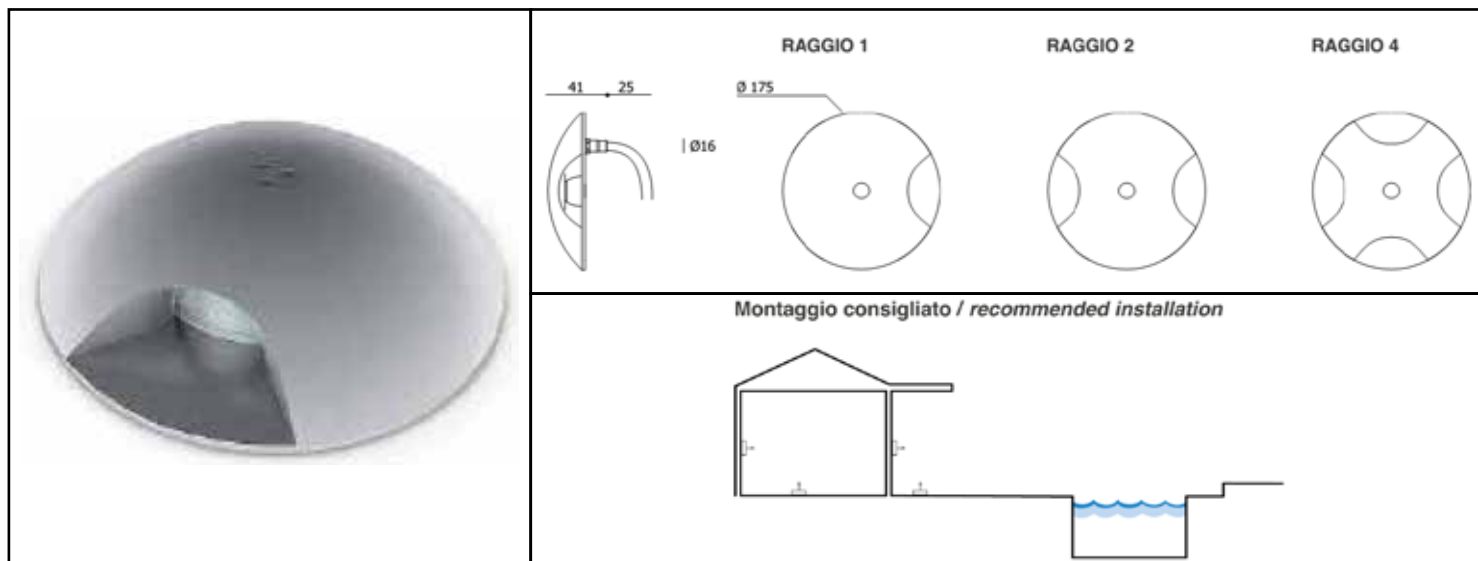

#### PRODUCT DESCRIPTION:

Professional compact surface mounted lighting fixture for creating architectural effects with directioned light beams indoor and outdoor.

Body die cast aluminium, cover stainless steel AISI 316L or die cast aluminium. Finish in satin stainless steel or sand grey. UV resistance of all materials.