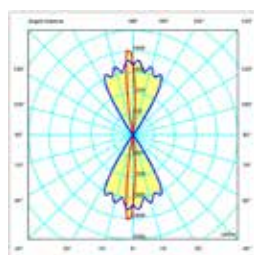

RAGGIO Monochromatic DATA-SHEET

GENERAL FEATURES:

	version	power @24 Vdc
RAG.01.XXXXX.X	Raggio1	3 W
RAG.02.XXXXX.X	Raggio2	6 W
RAG.03.XXXXX.X	Raggio2	6 W
RAG.04.XXXXX.X	Raggio4	12 W
RAG.05.XXXXX.X	Raggio4	12 W
RAG.06.XXXXX.X	Raggio4	12 W

OPTICAL FEATURES:

RAG.XX.MXXXX.X	Narrow beam 6°
RAG.XX.WXXXX.X	Wide beam 60°

LED FEATURES:

	Power LED	lm/W	Ra	Chromatic selection
RAG.XX.X30XX.X	3000K warm white	81	>80	MacAdam 3-step
RAG.XX.X55XX.X	5500K cool white	106	>80	MacAdam 3-step

FINISHES FEATURES:

RAG.XX.XXXS1.X	Satin stainless steel
RAG.XX.XXXG2.X	Grey sablé

GENERAL INFORMATIONS:

Kindly note that atmospheric agents (such as lightnings, etc) , electrostatics charges or disturbances on the installation not caused by Aldabra lighting fixtures and Led drivers indicated by Aldabra itself, may cause damages on the fixtures. It is necessary that the electrical installation where the LED lighting fittings and their power supply units and control gears are installed must be equipped with proper devices for the protection and suppression of transient phenomena (SPD, isolation transformer, etc...). Such devices must be coordinated with the other protections of the installation; on this theme, it's necessary to refer to the electrical installations norms which are in force in each country.