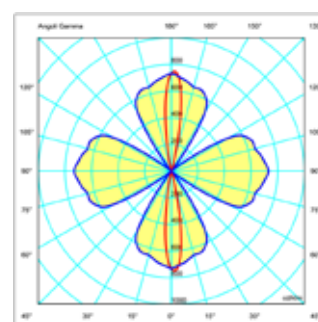

wide beam 4x60°