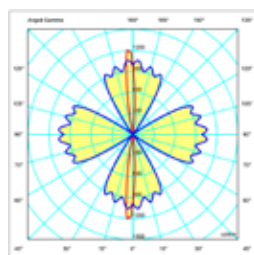

RAGGIO Monochromatic DATA-SHEET

GENERAL FEATURES:

	version	power @24 Vdc
RAG.01.XXXXX.X	Raggio1	3 W
RAG.02.XXXXX.X	Raggio2	6 W
RAG.03.XXXXX.X	Raggio2	6 W
RAG.04.XXXXX.X	Raggio4	12 W
RAG.05.XXXXX.X	Raggio4	12 W
RAG.06.XXXXX.X	Raggio4	12 W

OPTICAL FEATURES:

RAG.XX.MXXXX.X	Narrow beam 6°
RAG.XX.WXXXX.X	Wide beam 60°

LED FEATURES:

	Power LED	lm/W	Ra	Chromatic selection
RAG.XX.X30XX.X	3000K warm white	81	>80	MacAdam 3-step
RAG.XX.X55XX.X	5500K cool white	106	>80	MacAdam 3-step

FINISHES FEATURES:

RAG.XX.XXXS1.X	Satin stainless steel
RAG.XX.XXXG2.X	Grey sablé

GENERAL INFORMATIONS:

Kindly note that atmospheric agents (such as lightnings, etc) , electrostatics charges or disturbances on the installation not caused by Aldabra lighting fixtures and Led drivers indicated by Aldabra itself, may cause damages on the fixtures. It is necessary that the electrical installation where the LED lighting fittings and their power supply units and control gears are installed must be equipped with proper devices for the protection and suppression of transient phenomena (SPD, isolation transformer, etc...). Such devices must be coordinated with the other protections of the installation; on this theme, it's necessary to refer to the electrical installations norms which are in force in each country.