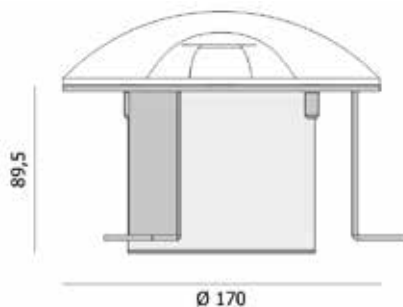

RAGGIO Monochromatic

DATA-SHEET

ACCESSORIES:

ACC.0058.0

connection box

ACC.0059.0

anchor plate