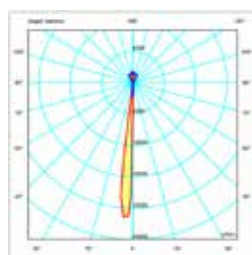

RAGGIO Monochromatic DATA-SHEET

GENERAL FEATURES:

	version	power @24 Vdc
RAG.01.XXXXX.X	Raggio1	3 W
RAG.02.XXXXX.X	Raggio2	6 W
RAG.03.XXXXX.X	Raggio2	6 W
RAG.04.XXXXX.X	Raggio4	12 W
RAG.05.XXXXX.X	Raggio4	12 W
RAG.06.XXXXX.X	Raggio4	12 W

OPTICAL FEATURES:

RAG.XX.MXXXX.X	Narrow beam 6°
RAG.XX.WXXXX.X	Wide beam 60°

LED FEATURES:

	Power LED	lm/W	Ra	Chromatic selection
RAG.XX.X30XX.X	3000K warm white	81	>80	MacAdam 3-step
RAG.XX.X55XX.X	5500K cool white	106	>80	MacAdam 3-step

FINISHES FEATURES:

RAG.XX.XXXS1.X	Satin stainless steel
RAG.XX.XXXG2.X	Grey sablé

GENERAL INFORMATIONS:

Kindly note that atmospheric agents (such as lightnings, etc) , electrostatics charges or disturbances on the installation not caused by Aldabra lighting fixtures and Led drivers indicated by Aldabra itself, may cause damages on the fixtures. It is necessary that the electrical installation where the LED lighting fittings and their power supply units and control gears are installed must be equipped with proper devices for the protection and suppression of transient phenomena (SPD, isolation transformer, etc...). Such devices must be coordinated with the other protections of the installation; on this theme, it's necessary to refer to the electrical installations norms which are in force in each country.