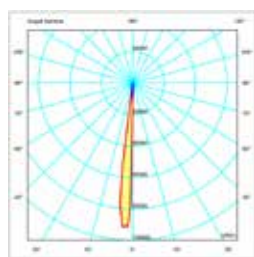

RAGGIO Monochromatic DATA-SHEET

GENERAL FEATURES:

	version	power @24 Vdc
RAG.01.XXXXX.X	Raggio1	3 W
RAG.02.XXXXX.X	Raggio2	6 W
RAG.03.XXXXX.X	Raggio2	6 W
RAG.04.XXXXX.X	Raggio4	12 W
RAG.05.XXXXX.X	Raggio4	12 W
RAG.06.XXXXX.X	Raggio4	12 W

OPTICAL FEATURES:

RAG.XX.MXXXX.X	Narrow beam 6°
RAG.XX.WXXXX.X	Wide beam 60°

LED FEATURES:

	Power LED	lm/W	Ra	Chromatic selection
RAG.XX.X30XX.X	3000K warm white	81	>80	MacAdam 3-step
RAG.XX.X55XX.X	5500K cool white	106	>80	MacAdam 3-step

FINISHES FEATURES:

RAG.XX.XXXS1.X	Satin stainless steel
RAG.XX.XXXG2.X	Grey sablé

GENERAL INFORMATIONS:

Kindly note that atmospheric agents (such as lightnings, etc) , electrostatics charges or disturbances on the installation not caused by Aldabra lighting fixtures and Led drivers indicated by Aldabra itself, may cause damages on the fixtures. It is necessary that the electrical installation where the LED lighting fittings and their power supply units and control gears are installed must be equipped with proper devices for the protection and suppression of transient phenomena (SPD, isolation transformer, etc...). Such devices must be coordinated with the other protections of the installation; on this theme, it's necessary to refer to the electrical installations norms which are in force in each country.