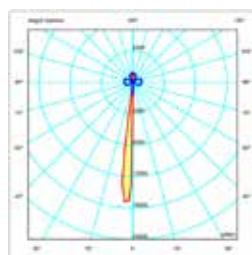

RAGGIO Monochromatic DATA-SHEET

GENERAL FEATURES:

	version	power @24 Vdc
RAG.01.XXXXX.X	Raggio1	3 W
RAG.02.XXXXX.X	Raggio2	6 W
RAG.03.XXXXX.X	Raggio2	6 W
RAG.04.XXXXX.X	Raggio4	12 W
RAG.05.XXXXX.X	Raggio4	12 W
RAG.06.XXXXX.X	Raggio4	12 W

OPTICAL FEATURES:

RAG.XX.MXXXX.X	Narrow beam 6°
RAG.XX.WXXXX.X	Wide beam 60°

LED FEATURES:

	Power LED	lm/W	Ra	Chromatic selection
RAG.XX.X30XX.X	3000K warm white	81	>80	MacAdam 3-step
RAG.XX.X55XX.X	5500K cool white	106	>80	MacAdam 3-step

FINISHES FEATURES:

RAG.XX.XXXS1.X	Satin stainless steel
RAG.XX.XXXG2.X	Grey sablé

GENERAL INFORMATIONS:

Kindly note that atmospheric agents (such as lightnings, etc) , electrostatics charges or disturbances on the installation not caused by Aldabra lighting fixtures and Led drivers indicated by Aldabra itself, may cause damages on the fixtures. It is necessary that the electrical installation where the LED lighting fittings and their power supply units and control gears are installed must be equipped with proper devices for the protection and suppression of transient phenomena (SPD, isolation transformer, etc...). Such devices must be coordinated with the other protections of the installation; on this theme, it's necessary to refer to the electrical installations norms which are in force in each country.