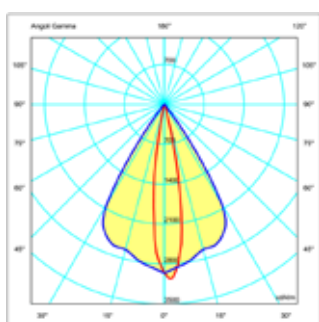

RAGGIO 220-240 Vac Monochromatic DATA-SHEET

GENERAL FEATURES:

	version	power
RAG.07.XXXXX.X	Raggio1	1,7 W
RAG.08.XXXXX.X	Raggio2	3,5 W
RAG.09.XXXXX.X	Raggio2	7 W

OPTICAL FEATURES:

RAG.07.WXXXX.X	Wide beam 1x60°
RAG.08.WXXXX.X	Wide beam 2x60°
RAG.09.WXXXX.X	Wide beam 4x60°

LED FEATURES:

	Power LED	lm/W	Ra
RAG.XX.X30XX.X	3000K warm white	39	>80
RAG.XX.X55XX.X	5500K cool white	56	>80

FINISHES FEATURES:

RAG.XX.XXXS1.X	Satin stainless steel
RAG.XX.XXXG2.X	Grey sablé

wide beam 60°