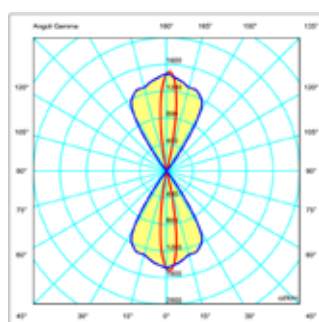

wide beam 2x60°