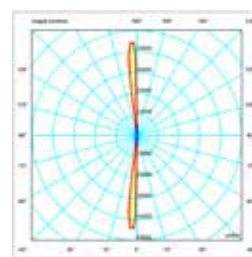

RAGGIO Monochromatic DATA-SHEET

GENERAL FEATURES:

	version	power @24 Vdc
RAG.01.XXXXX.X	Raggio1	3 W
RAG.02.XXXXX.X	Raggio2	6 W
RAG.03.XXXXX.X	Raggio2	6 W
RAG.04.XXXXX.X	Raggio4	12 W
RAG.05.XXXXX.X	Raggio4	12 W
RAG.06.XXXXX.X	Raggio4	12 W

OPTICAL FEATURES:

RAG.XX.MXXXX.X	Narrow beam 6°
RAG.XX.WXXXX.X	Wide beam 60°

LED FEATURES:

	Power LED	lm/W	Ra	Chromatic selection
RAG.XX.X30XX.X	3000K warm white	81	>80	MacAdam 3-step
RAG.XX.X55XX.X	5500K cool white	106	>80	MacAdam 3-step

FINISHES FEATURES:

RAG.XX.XXXS1.X	Satin stainless steel
RAG.XX.XXXG2.X	Grey sablé

GENERAL INFORMATIONS:

Kindly note that atmospheric agents (such as lightnings, etc) , electrostatics charges or disturbances on the installation not caused by Aldabra lighting fixtures and Led drivers indicated by Aldabra itself, may cause damages on the fixtures. It is necessary that the electrical installation where the LED lighting fittings and their power supply units and control gears are installed must be equipped with proper devices for the protection and suppression of transient phenomena (SPD, isolation transformer, etc...). Such devices must be coordinated with the other protections of the installation; on this theme, it's necessary to refer to the electrical installations norms which are in force in each country.