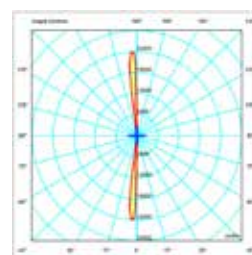

RAGGIO Monochromatic DATA-SHEET

GENERAL FEATURES:

	version	power @24 Vdc
RAG.01.XXXXX.X	Raggio1	3 W
RAG.02.XXXXX.X	Raggio2	6 W
RAG.03.XXXXX.X	Raggio2	6 W
RAG.04.XXXXX.X	Raggio4	12 W
RAG.05.XXXXX.X	Raggio4	12 W
RAG.06.XXXXX.X	Raggio4	12 W

OPTICAL FEATURES:

RAG.XX.MXXXX.X	Narrow beam 6°
RAG.XX.WXXXX.X	Wide beam 60°

LED FEATURES:

	Power LED	lm/W	Ra	Chromatic selection
RAG.XX.X30XX.X	3000K warm white	81	>80	MacAdam 3-step
RAG.XX.X55XX.X	5500K cool white	106	>80	MacAdam 3-step

FINISHES FEATURES:

RAG.XX.XXXS1.X	Satin stainless steel
RAG.XX.XXXG2.X	Grey sablé

GENERAL INFORMATIONS:

Kindly note that atmospheric agents (such as lightnings, etc) , electrostatics charges or disturbances on the installation not caused by Aldabra lighting fixtures and Led drivers indicated by Aldabra itself, may cause damages on the fixtures. It is necessary that the electrical installation where the LED lighting fittings and their power supply units and control gears are installed must be equipped with proper devices for the protection and suppression of transient phenomena (SPD, isolation transformer, etc...). Such devices must be coordinated with the other protections of the installation; on this theme, it's necessary to refer to the electrical installations norms which are in force in each country.