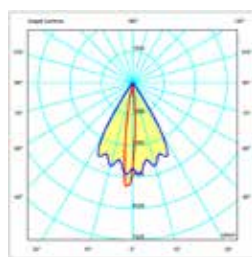

RAGGIO Monochromatic DATA-SHEET

GENERAL FEATURES:

	version	power @24 Vdc
RAG.01.XXXXX.X	Raggio1	3 W
RAG.02.XXXXX.X	Raggio2	6 W
RAG.03.XXXXX.X	Raggio2	6 W
RAG.04.XXXXX.X	Raggio4	12 W
RAG.05.XXXXX.X	Raggio4	12 W
RAG.06.XXXXX.X	Raggio4	12 W

OPTICAL FEATURES:

RAG.XX.MXXXX.X	Narrow beam 6°
RAG.XX.WXXXX.X	Wide beam 60°

LED FEATURES:

	Power LED	lm/W	Ra	Chromatic selection
RAG.XX.X30XX.X	3000K warm white	81	>80	MacAdam 3-step
RAG.XX.X55XX.X	5500K cool white	106	>80	MacAdam 3-step

FINISHES FEATURES:

RAG.XX.XXXS1.X	Satin stainless steel
RAG.XX.XXXG2.X	Grey sablé

GENERAL INFORMATIONS:

Kindly note that atmospheric agents (such as lightnings, etc) , electrostatics charges or disturbances on the installation not caused by Aldabra lighting fixtures and Led drivers indicated by Aldabra itself, may cause damages on the fixtures. It is necessary that the electrical installation where the LED lighting fittings and their power supply units and control gears are installed must be equipped with proper devices for the protection and suppression of transient phenomena (SPD, isolation transformer, etc...). Such devices must be coordinated with the other protections of the installation; on this theme, it's necessary to refer to the electrical installations norms which are in force in each country.