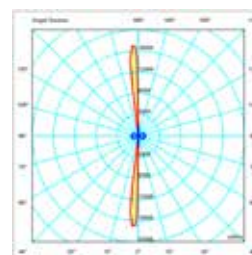

RAGGIO Monochromatic DATA-SHEET

GENERAL FEATURES:

	version	power @24 Vdc
RAG.01.XXXXX.X	Raggio1	3 W
RAG.02.XXXXX.X	Raggio2	6 W
RAG.03.XXXXX.X	Raggio2	6 W
RAG.04.XXXXX.X	Raggio4	12 W
RAG.05.XXXXX.X	Raggio4	12 W
RAG.06.XXXXX.X	Raggio4	12 W

OPTICAL FEATURES:

RAG.XX.MXXXX.X	Narrow beam 6°
RAG.XX.WXXXX.X	Wide beam 60°

LED FEATURES:

	Power LED	lm/W	Ra	Chromatic selection
RAG.XX.X30XX.X	3000K warm white	81	>80	MacAdam 3-step
RAG.XX.X55XX.X	5500K cool white	106	>80	MacAdam 3-step

FINISHES FEATURES:

RAG.XX.XXXS1.X	Satin stainless steel
RAG.XX.XXXG2.X	Grey sablé

GENERAL INFORMATIONS:

Kindly note that atmospheric agents (such as lightnings, etc) , electrostatics charges or disturbances on the installation not caused by Aldabra lighting fixtures and Led drivers indicated by Aldabra itself, may cause damages on the fixtures. It is necessary that the electrical installation where the LED lighting fittings and their power supply units and control gears are installed must be equipped with proper devices for the protection and suppression of transient phenomena (SPD, isolation transformer, etc...). Such devices must be coordinated with the other protections of the installation; on this theme, it's necessary to refer to the electrical installations norms which are in force in each country.